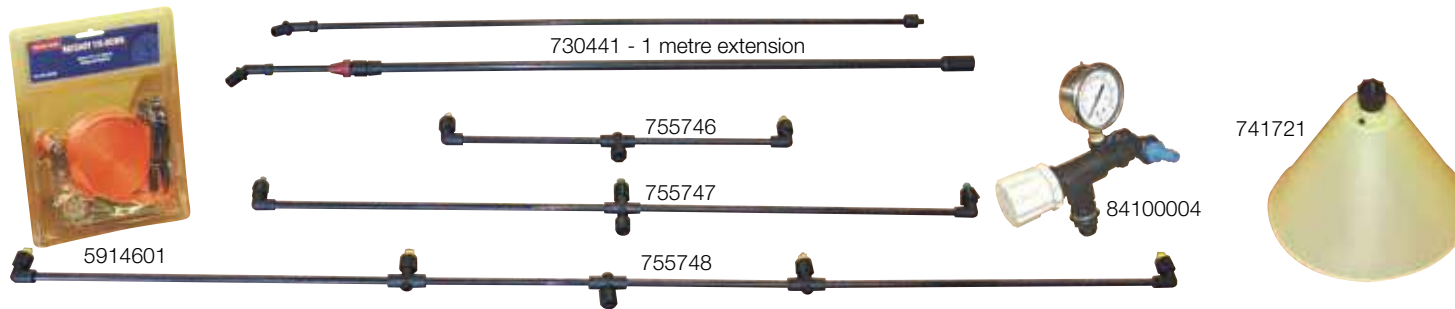

Part No	Lance and accessories
5911203	Lance 370mm & adjustable nozzle
72033100	0.37m Lance
72032900	0.5m Lance
730441	1 metre Lance
755742	Lance telescopic attachment 1.0m - 2.0m
755746	2 nozzle boom
755747	3 nozzle boom
755748	4 nozzle boom

Part No	Lance and accessories
741721	Cone shield
741647	Fan shield
5913709	8mm pest weed hose $/metre
5913710	10mm pest weed hose $/metre
5913711	12mm pest weed hose $/metre
74100404	20 metre hose reel - bare
5905111	3-way manifold & 1/2" hose tails
84100004	Pressure control
5914601	Ratchet strap

Part No	UTV boom
5908100	1.5 metre fixed
5908102	2.0 metre fixed
5908104	3.0 metre
5908105	4.0 metre
SB boom	
817047	6 metre - 12 nozzles
817062	8 metre - 16 nozzles
817084	10 metre - 20 nozzles

HARDI 60S spray gun is designed to reduce operator fatigue through use of light weight materials, yet is robust and durable to withstand the demands of farmers, orchardists and contractors.