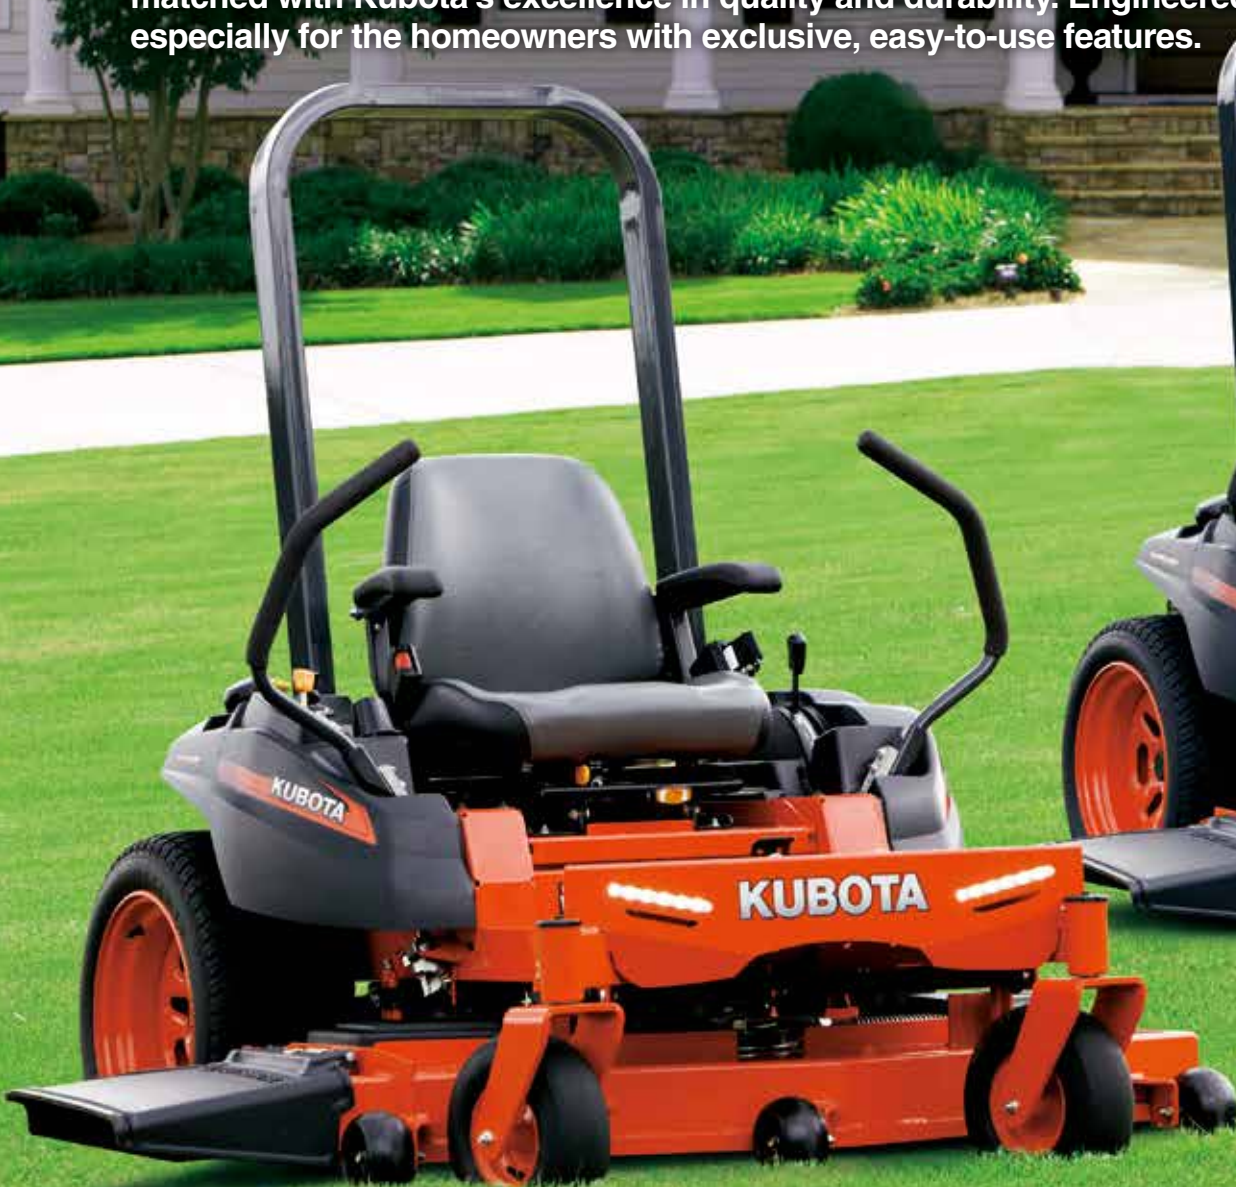

For Earth, For Life
Kubota

Z

KUBOTA ZERO-TURN MOWER

Kommander

Z100 Series NEW Z122R/Z122E/Z125E/Z121S/Z125S

The ultimate residential zero turn mower combining style, comfort and performance.

*This information is sourced from overseas and may not necessarily apply locally. It is essential that you confirm specifications and other information with your local Kubota dealer.

SIMPLY BRILLIANT ***Take Command of Your Lawn***

Kubota's residential innovation turns mowing into a power trip and manages to keep your budget trim, too. The Kommander Z100 Series manoeuvres through landscapes with comfort and ease. Have it all - style, comfort and performance, matched with Kubota's excellence in quality and durability. Engineered especially for the homeowners with exclusive, easy-to-use features.

S-model

Z121S & Z125S *Equipped with LED Headlights and Full Seat Suspension*

E-model ***Z122E & Z125E***

Mow Your lawn like a pro, with the smooth, effortless performance of the Kommander.

Kommander.

**NEW
MODEL**

***R-model
Z122R***

Z122R

with the Kommander.

***Introducing the ALL-NEW
Kommander with 42" deck.***

Z122R

Introducing the all-new Kommander Z122R with 42" deck. Maneuver in and out of intricate spaces smoothly and with ease while delivering the power you need to get the job done quickly. Like the rest of the Kommander lineup, the Z122R offers unmatched ergonomics and comfort to keep you working efficiently all day long at a powerfully affordable price.