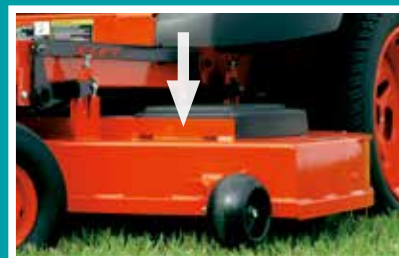

3 Push and release the pedal again to lower the deck