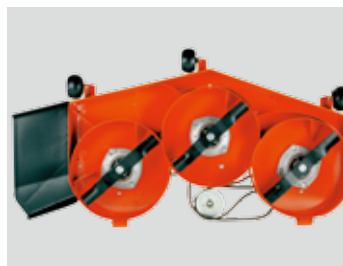

- **Grass catcher**
  Easily attach or detach the grass catcher in minutes without the use of tools.

- **Mulching kit**
  Reduce yard waste and help nourish your lawn. Each mulching blade is surrounded by baffles creating more lift, cutting grass into tiny clippings that help nourish lawns.

- **LED headlights*¹**
- **Mower lift assist kit*²**
- **Seat suspension*³**
- **Hitch kit*⁴**

*¹ E/R-models only (Standard on S-model)
*² E/S-models only.
*³ E-models only (Standard on S-models)
*⁴ R-model only (Standard on E/S-models).